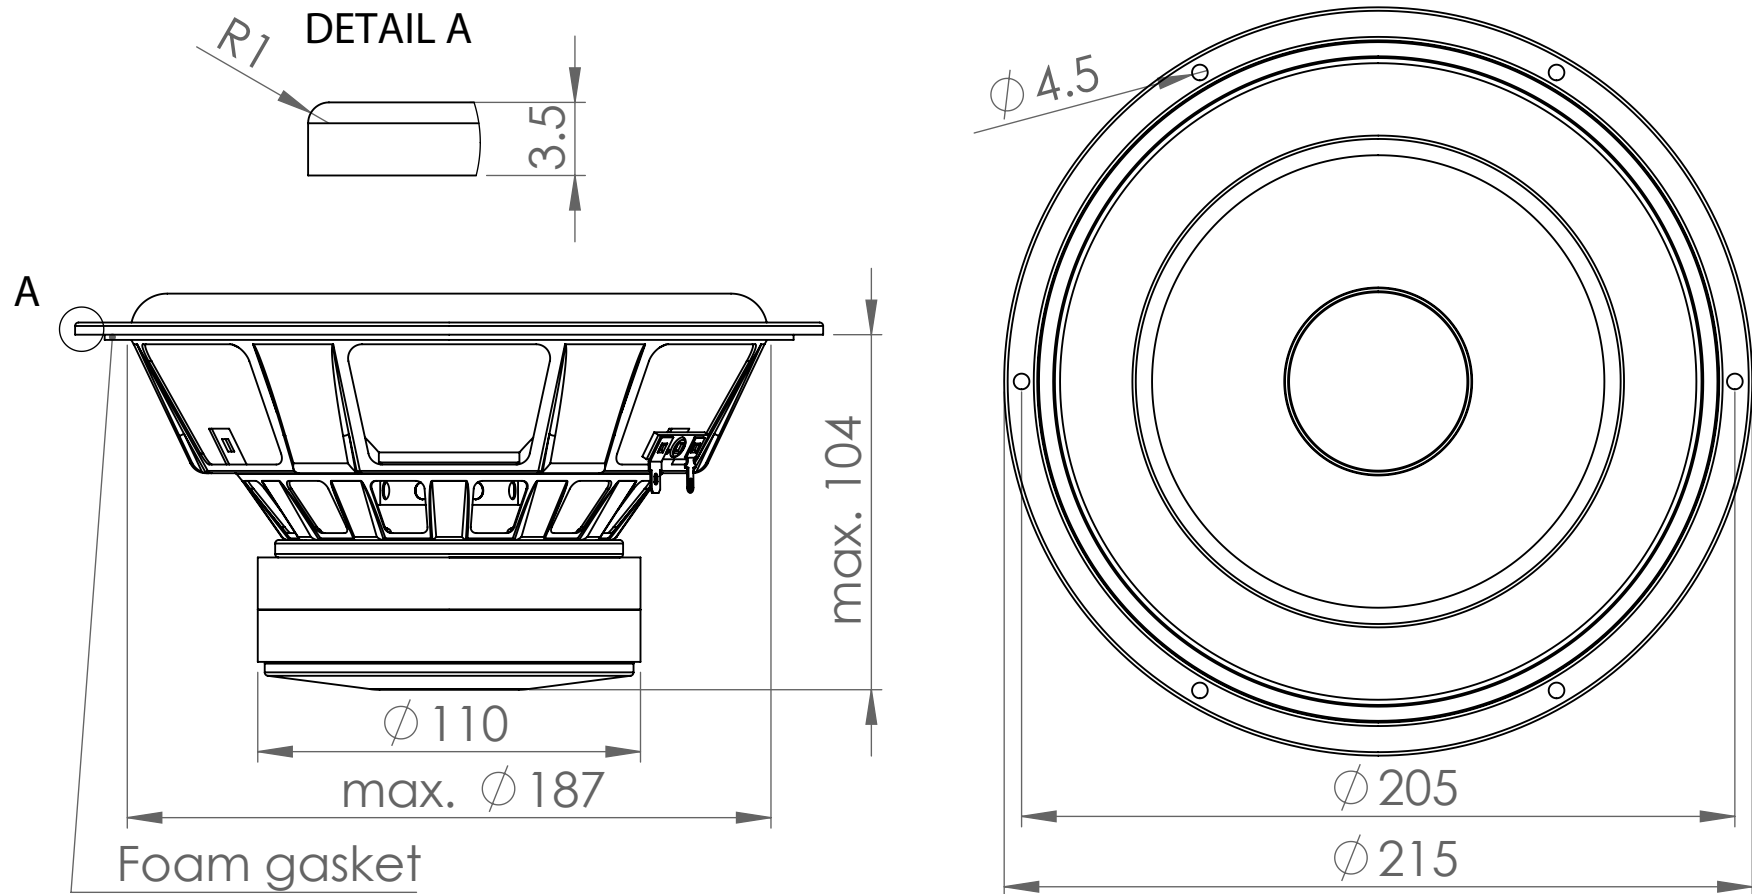

SW215WA01 & -02 outline drawing and nominal dimensions

Jul. 5, 2016

Dimensions in mm

Specifications are subject to change without any further notice. Copyright © 2014-2016 by Wavecor Ltd., Guangzhou, China. All rights reserved.