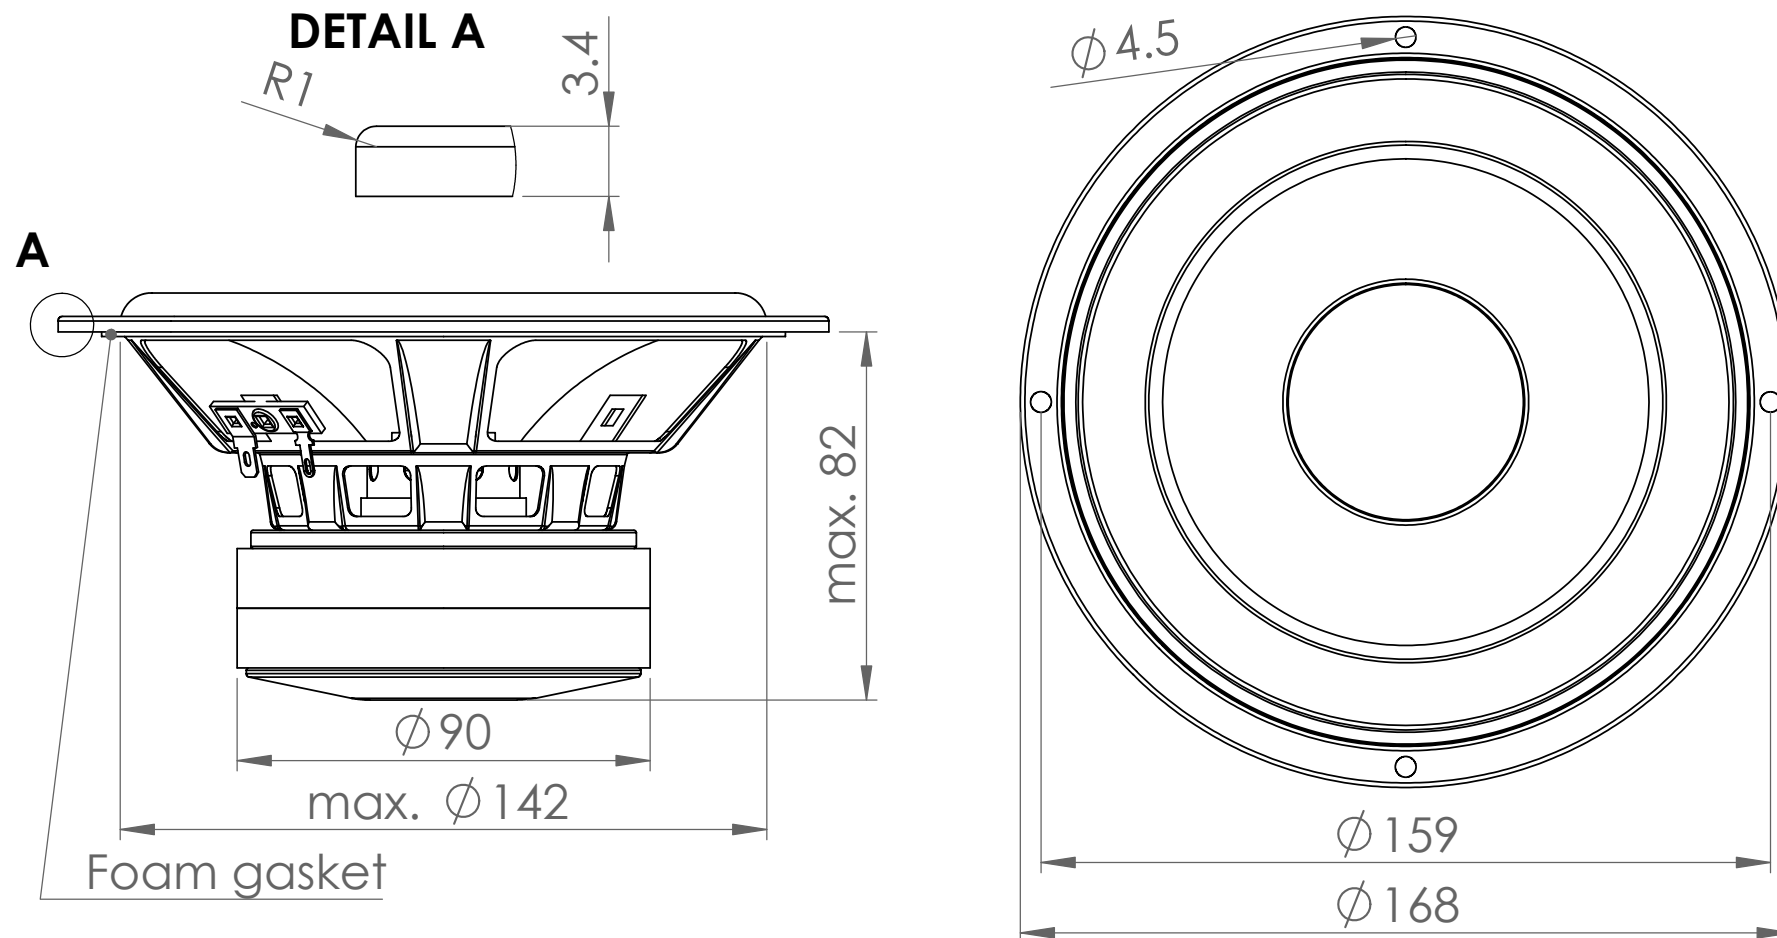

SW168WA01 outline drawing and nominal dimensions

Mar. 2, 2014

Dimensions in mm

Specifications are subject to change without any further notice. Copyright © 2014 by Wavecor Ltd., Guangzhou, China. All rights reserved.